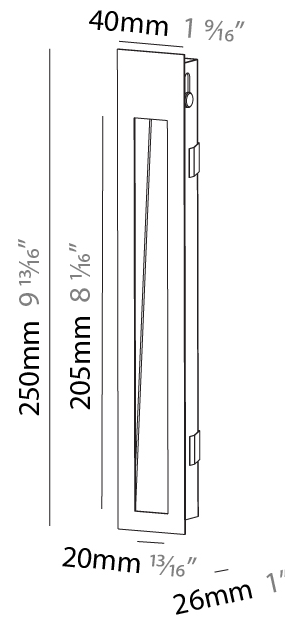

GENERAL

Series: Delight
Subseries: Delight String Wide
Brand: Prolicht
Division: Architectural
Mounting Type: Recessed
Mounting Location: Wall
Subcategory: Step Light

PHYSICAL

Shape: Rectangle
Length (mm): 250
Length (in): 9 ¹³/₁₆
Width (mm): 40
Width (in): 1 ⁹/₁₆
Height (mm): 250
Depth (mm): 26
Height (in): 9 ¹³/₁₆
Depth (in): 1
Ceiling Thickness (mm): 10 / 12 / 15
Ceiling Thickness (in): 3/8 or 1/2 or 9/16
Min. Recessing Depth (mm): 30
Min. Recessing Depth (in): 1 ³/₁₆
Light Distribution: Asymmetric
Weight (kg): .83
Weight (lbs): 1.8
Fixture Finish: SSR / BKV / CWI / CRY / HAB / UFT / ITA / RUA / FTG / MYG / LOD / PUS / FRO / FUP / KIA / POP / BLS / SPG / MEY / GOH / GUM / CHC / COM / ABZ / JAG / OBR / MOS / ROR
Fixture Material: Aluminum
Cut-out Measurements: 240mm / 9 7/16" x 34mm / 1 5/16"

ELECTRICAL

Lamp Type: LED (Zhaga Standard)
Input Wattage (W): 2.2
Total Output Wattage (W): 2
Dimming: 0-10V Dimming / Phase Dimming (120Vac Only)
Driver Included: No
Driver Location: Remote
Driver Type: Constant Current - 120 / 277Vac
Driver Class: Class 2
Input Voltage (V): 120 - 277
Constant Current (MA): 700

LED

Number of LEDs: 1
Color Temperature (°K): 2700 / 3000 / 3500 / 4000
Max. Delivered Lumen (lm): 60 / 60 / 68 / 70
CRI: >90 CRI
Lamp Life (hrs): 50000

OPTICAL

RATINGS AND CERTIFICATIONS

Certified By: Certified for North American Standards
IP rating: IP20