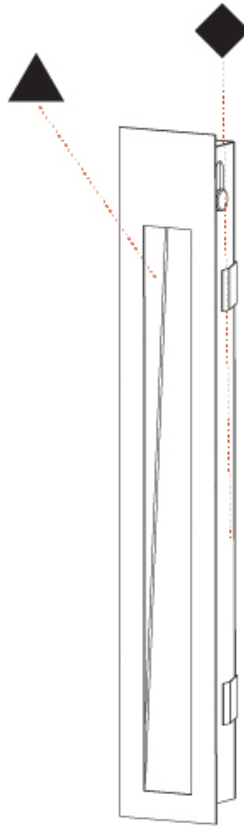

GENERAL

Series: Delight
 Subseries: Delight String Wide
 Brand: Prolicht
 Division: Architectural
 Mounting Type: Recessed
 Mounting Location: Wall
 Subcategory: Step Light

PHYSICAL

Shape: Rectangle
 Length (mm): 250
 Length (in): 9 ¹³/₁₆
 Width (mm): 40
 Width (in): 1 ⁹/₁₆
 Height (mm): 250
 Depth (mm): 26
 Height (in): 9 ¹³/₁₆
 Depth (in): 1
 Ceiling Thickness (mm): 10 / 12 / 15
 Ceiling Thickness (in): 3/8 or 1/2 or 9/16
 Min. Recessing Depth (mm): 30
 Min. Recessing Depth (in): 1 ³/₁₆
 Light Distribution: Asymmetric
 Weight (kg): .83
 Weight (lbs): 1.8
 Fixture Finish: SSR / BKV / CWI / CRY / HAB / UFT / ITA / RUA / FTG / MYG / LOD / PUS / FRO / FUP / KIA / POP / BLS / SPG / MEY / GOH / GUM / CHC / COM / ABZ / JAG / OBR / MOS / ROR
 Fixture Material: Aluminum
 Cut-out Measurements: 240mm / 9 7/16" x 34mm / 1 5/16"

DELIGHT STRING WIDE RECESSED

A35699-

PROJECT

TYPE

SPECIFIER

QUANTITY

DATE

A