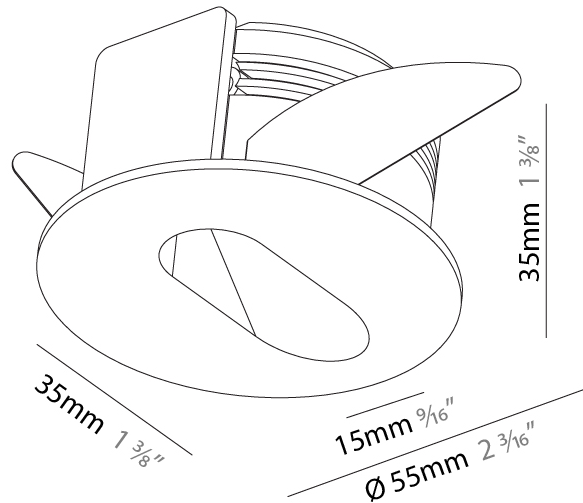

1. To build a product code in our configurator select the specify button on the base model # product page
2. To build a manual product code on this datasheet choose from the options listed below in blue font and add the suffix to the base model #

GENERAL

Series: Delight
Subseries: Delight Lollipop Round Wide
Brand: Prolicht
Division: Architectural
Mounting Type: Recessed
Mounting Location: Wall
Subcategory: Step Light

PHYSICAL

Shape: Round
Diameter (mm): 55
Diameter (in): 2 3/16
Depth (mm): 35
Depth (in): 1 3/8
Min. Recessing Depth (mm): 40
Min. Recessing Depth (in): 1 9/16
Light Distribution: Asymmetric
Weight (kg): 0.11
Weight (lbs): 0.25
Fixture Finish: [SSR / BKV / CWI / CRY / HAB / UFT / ITA / RUA / FTG / MYG / LOD / PUS / FRO / FUP / KIA / POP / BLS / SPG / MEY / GOH / GUM / CHC / COM / ABZ / JAG / OBR / MOS / ROR](#)
Fixture Material: Aluminum

ELECTRICAL

Lamp Type: LED (Zhaga Standard)
Input Wattage (W): 2.2
Total Output Wattage (W): 2
Dimming: 0-10V Dimming / Phase Dimming (120Vac Only)
Driver Included: No
Driver Location: Remote
Driver Type: Constant Current - 120 / 277Vac
Input Voltage (V): 120 - 277
Constant Current (MA): 700

LED

Number of LEDs: 1
Color Temperature (°K): [2700 / 3000 / 4000](#)
Max. Delivered Lumen (lm): 150 / 160 / 170
CRI: >90 CRI
Lamp Life (hrs): 50000

OPTICAL

RATINGS AND CERTIFICATIONS

Certified By: Certified for North American Standards
IP rating: IP20